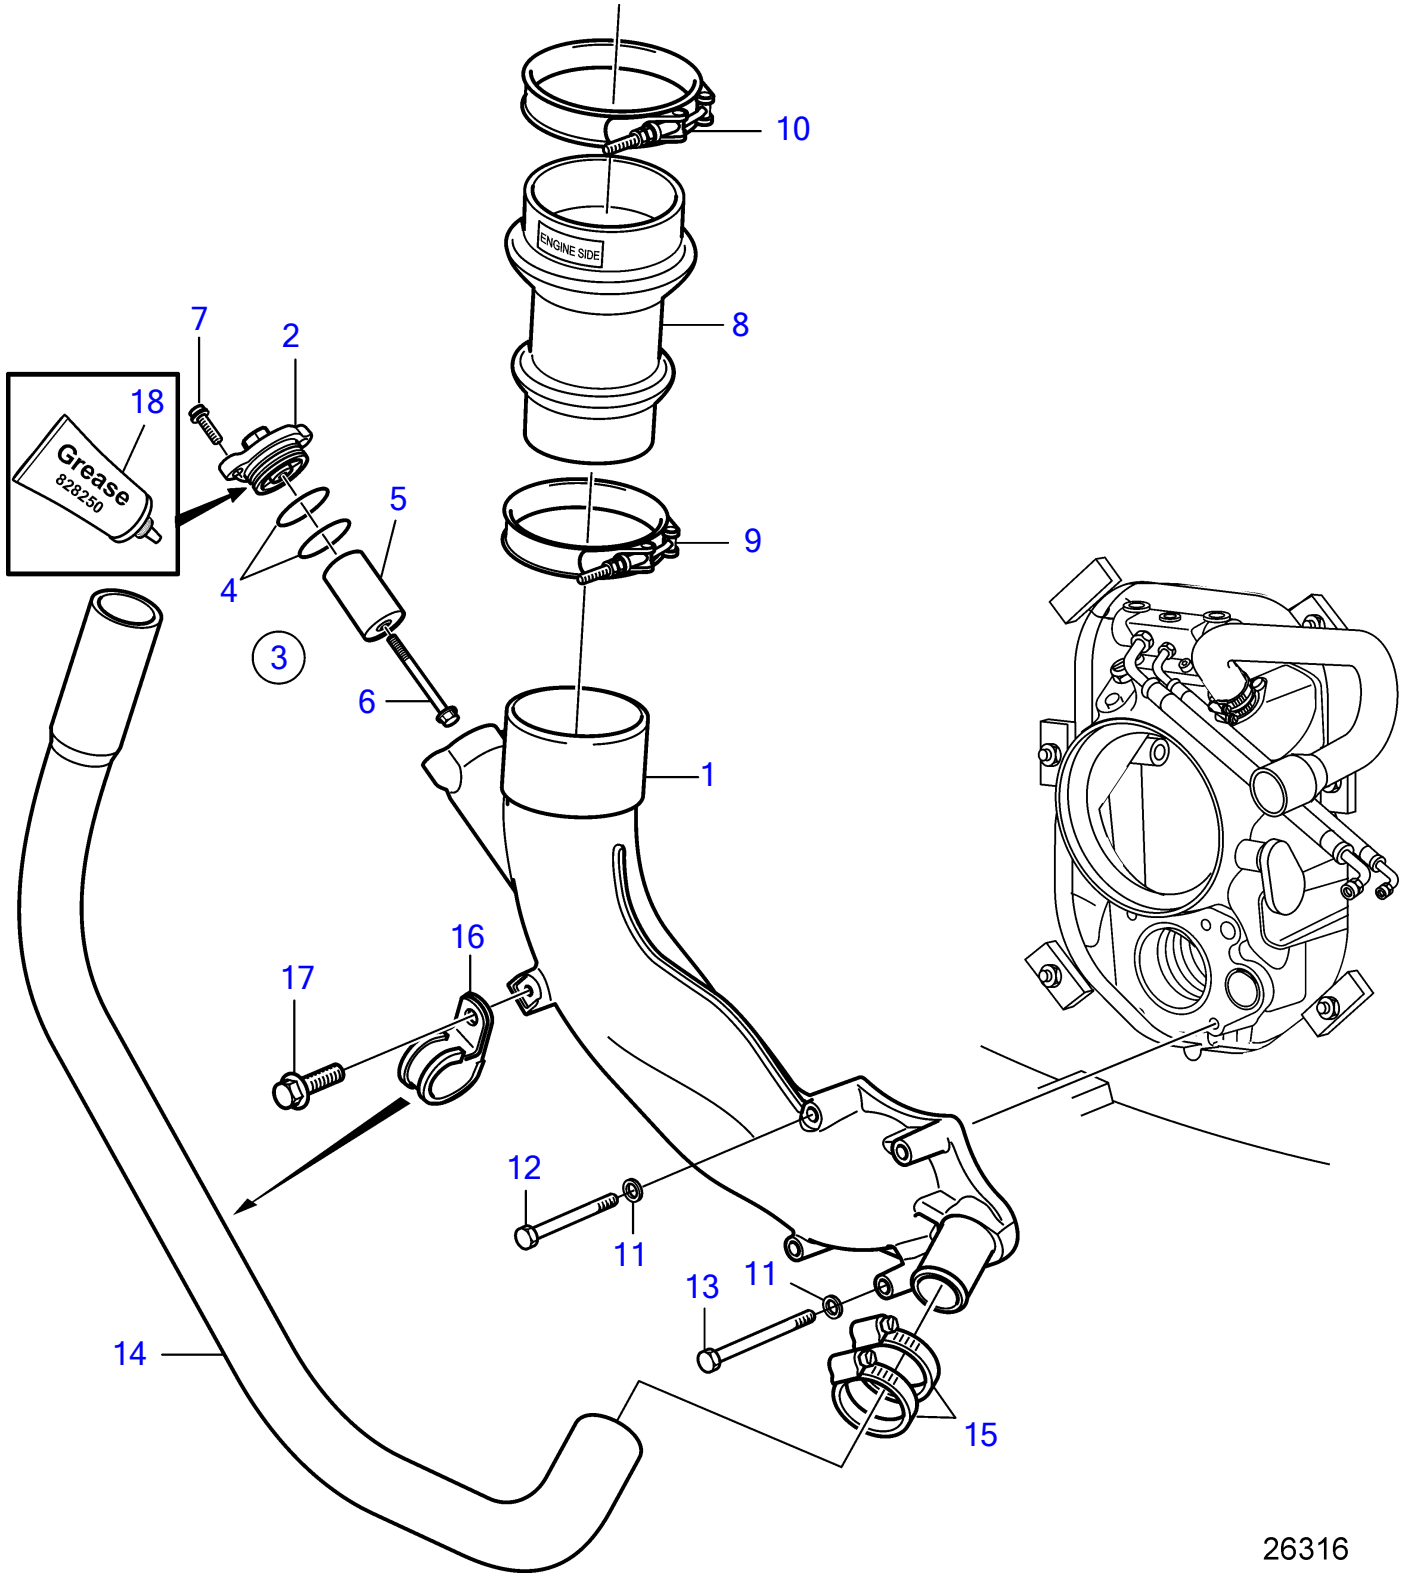

D4-210A-A, D4-225I-B, D4-225A-C, D4-225A-D, D4-260A-A, D4-260A-B, D4-260A-C, D4-260A-D, D4-300A-A, D4-300A-C, D4-300A-D, D4-225A-E, D4-260A-E, D4-300A-E

26316

D4-210A-A, D4-225I-B, D4-225A-C, D4-225A-D, D4-260A-A, D4-260A-B, D4-260A-C, D4-260A-D, D4-300A-A, D4-300A-C, D4-300A-D, D4-225A-E, D4-260A-E, D4-300A-E

REF	PART NO.	QTY	DESCRIPTION	SEE SEC.	NOTES
1	21114146	1	Exhaust pipe		
2	21700007	1	Cover		
3	21868040	1	Anode kit, zinc		
	21868041	1	Anode kit, magnesium		
	21868042	1	Anode kit, aluminum		
4	976042	2	• O-ring		
5		1	• Anode		
6	981497	1	Flange screw		
7	984257	2	6 point socket screw		
8	3584167	1	Exhaust hose		For D4 engines.
	3584168	1	Exhaust hose		For D6 engines.
9	3817485	1	Hose clamp		
10	3817484	1	Hose clamp		For D4 engines.
	3817486	1	Hose clamp		For D6 engines.
11	984391	4	Washer		
12	984367	2	Hexagon screw		L=70mm
13	984700	2	Hexagon screw		L=90mm
14	21768904	1	Hose		
15	961671	2	Hose clamp		
16	984474	1	Clamp		
17	948746	1	Flange screw		
18	828250	X	Lubricating grease		
			• Bulletin P-18-4-6	P-18-4-6-EN	Water resistant grease for grease gun